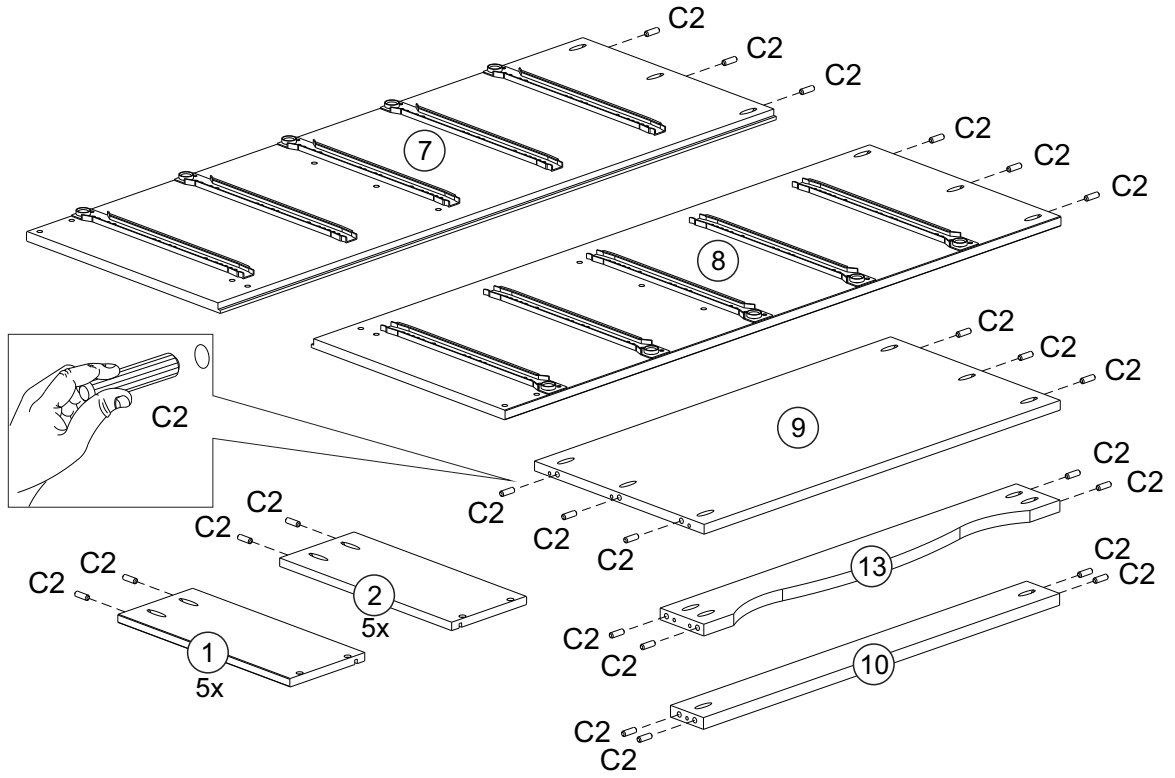

ASSEMBLY INSTRUCTIONS

5 DRAWER CHEST

Ref. 53100 - Natural

Ref. 53101 - Whitewash

Ref. 53102 - Mahogany

Ref. 53104 - Honey Pine

Ref. 53106 - Java

HARDWARE IS SHOWN IN ACTUAL SIZE

A1	 4,0x30	68
A4	 3,5x14	20
C2	 8,0x25	40
G1	 10x10	35

E1	 350mm - 13 3/4"	05
E2	 350mm - 13 3/4"	05
H1		10

5x

01)

C2		40
	8,0x25	

02)

A1		12
	4,0x30	

05)

5x

A1	 4,0x30	50
A4	 3,5x14	20
H1		10

E1	 350mm - 13 3/4"	05
E2	 350mm - 13 3/4"	05

06)