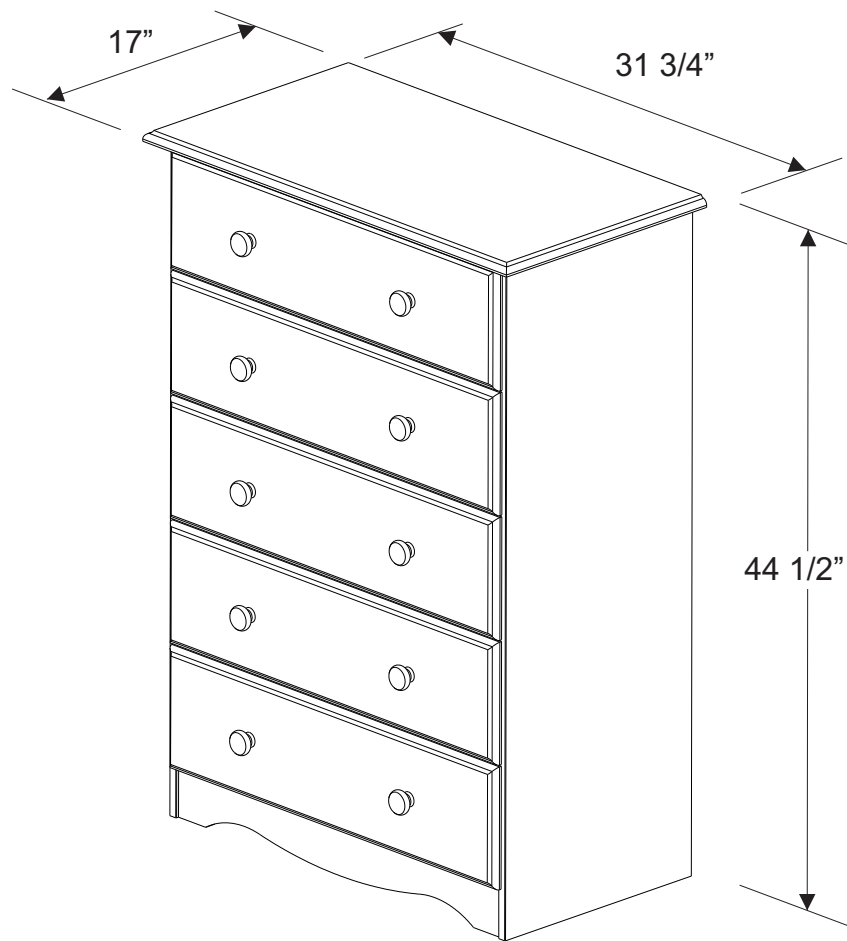

ASSEMBLY INSTRUCTIONS

5 DRAWER CHEST

Ref. 53100 - Natural

Ref. 53101 - Whitewash

Ref. 53102 - Mahogany

Ref. 53104 - Honey Pine

Ref. 53106 - Java

HARDWARE IS SHOWN IN ACTUAL SIZE

A1	 4,0x30	68
A4	 3,5x14	20
C2	 8,0x25	40
G1	 10x10	35

E1	 350mm - 13 3/4"	05
E2	 350mm - 13 3/4"	05
H1		10

5x

01)

C2		40
	8,0x25	

02)

A1		12
	4,0x30	

05)

5x

A1	 4,0x30	50
A4	 3,5x14	20
H1		10

E1	 350mm - 13 3/4"	05
E2	 350mm - 13 3/4"	05

06)