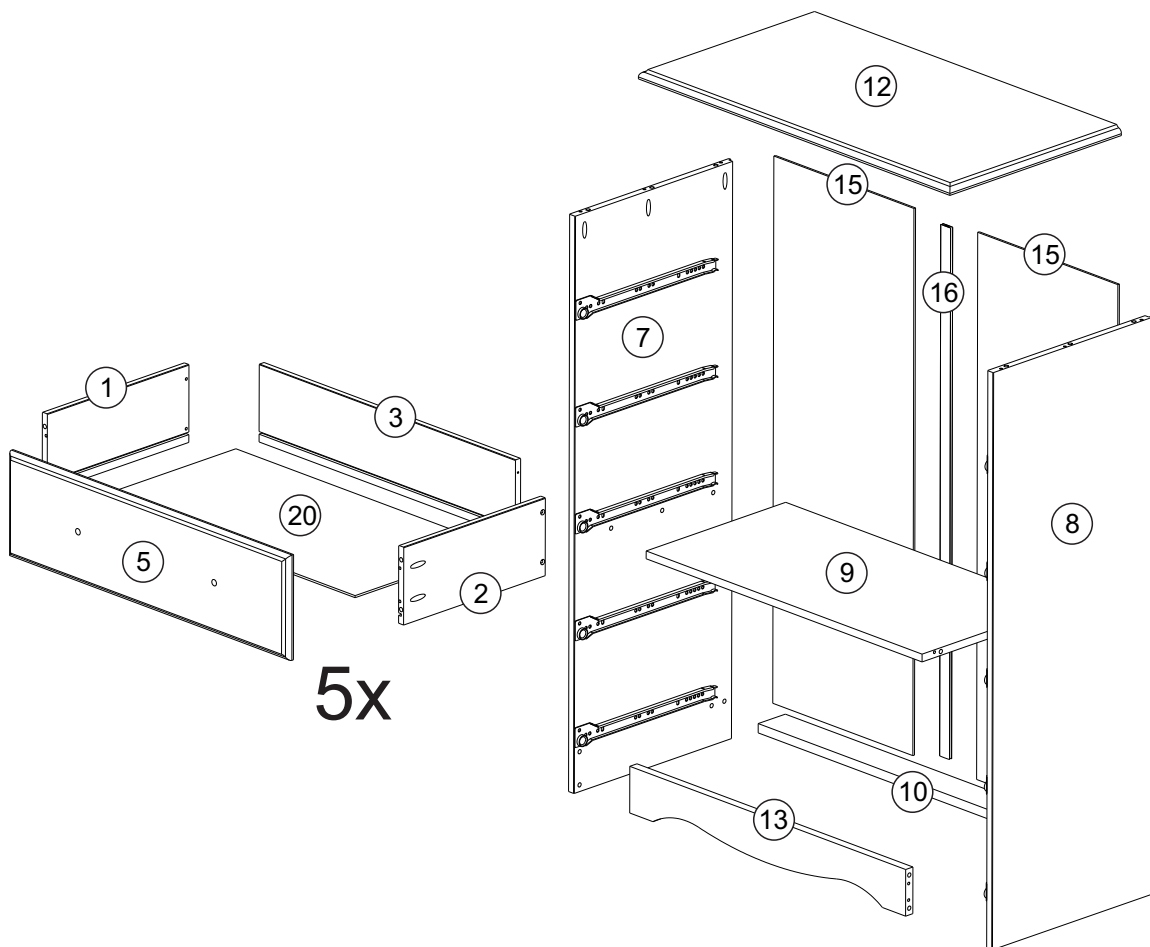

ASSEMBLY INSTRUCTIONS

5 DRAWER CHEST

Ref. 53100 - Natural

Ref. 53101 - Whitewash

Ref. 53102 - Mahogany

Ref. 53104 - Honey Pine

Ref. 53106 - Java

HARDWARE IS SHOWN IN ACTUAL SIZE

A1	 4,0x30	68
A4	 3,5x14	20
C2	 8,0x25	40
G1	 10x10	35

E1	 350mm - 13 3/4"	05
E2	 350mm - 13 3/4"	05
H1		10

5x

01)

C2		40
	8,0x25	

02)

A1		12
	4,0x30	

05)

5x

A1	 4,0x30	50
A4	 3,5x14	20
H1		10

E1	 350mm - 13 3/4"	05
E2	 350mm - 13 3/4"	05

06)